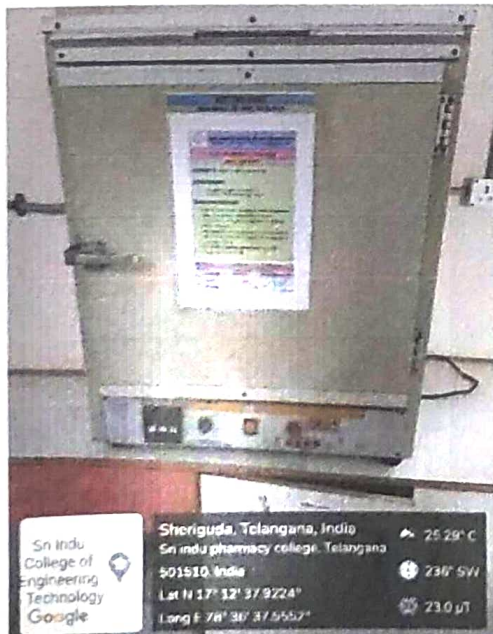

BOD Incubator

KARL FISCHER TITRIMETER

Hot Air Oven

UV-VIS Spectrophotometer

A. M. S.
PRINCIPAL

SRI INDU INSTITUTE OF PHARMACY

Sheriguda (V), Ibrahimpatnam (M),
R.R. Dist. Hyderabad-501 510.

SRI INDU INSTITUTE OF PHARMACY