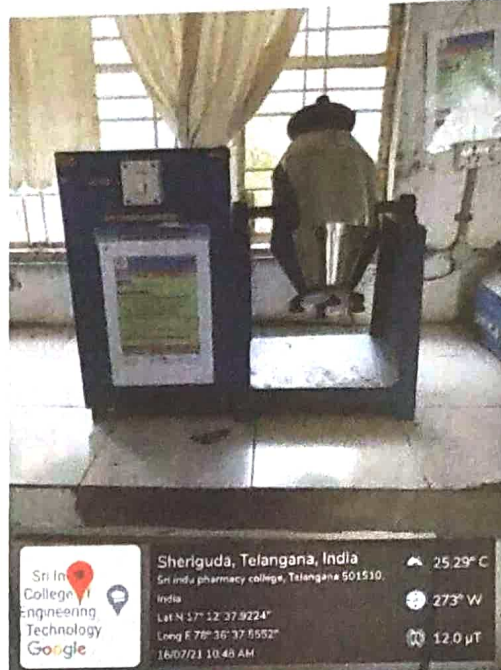

Different Equipment/Instruments are available

Sheriguda, Telangana, India
Sri Indu pharmacy college, Telangana 501510,
India
Lat N 17° 12' 37.9224"
Long E 78° 36' 37.5552"
16/07/21 10:47 AM

Tray Dryer

Sheriguda, Telangana, India
Sri Indu pharmacy college, Telangana 501510,
India
Lat N 17° 12' 37.9224"
Long E 78° 36' 37.5552"
16/07/21 10:48 AM