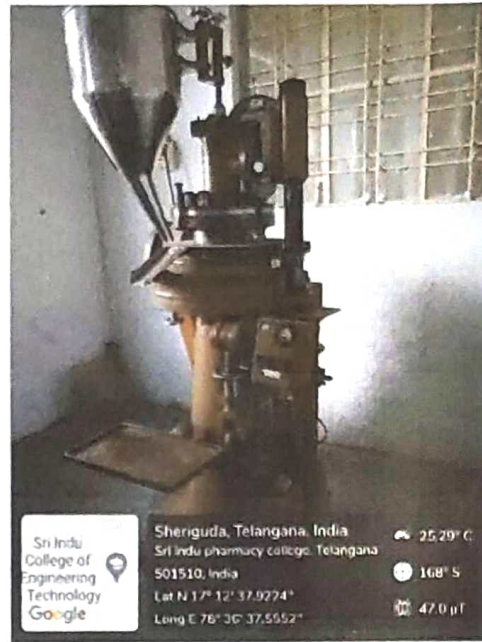

Sri Indu College of Engineering Technology
Sheriguda, Telangana, India
Sri Indu pharmacy college, Telangana
501510, India
Lat N 17° 12' 37.9224"
Long E 78° 36' 37.5552"
25.29° C
168° S
47.0 µT

Tablet Punching Machine