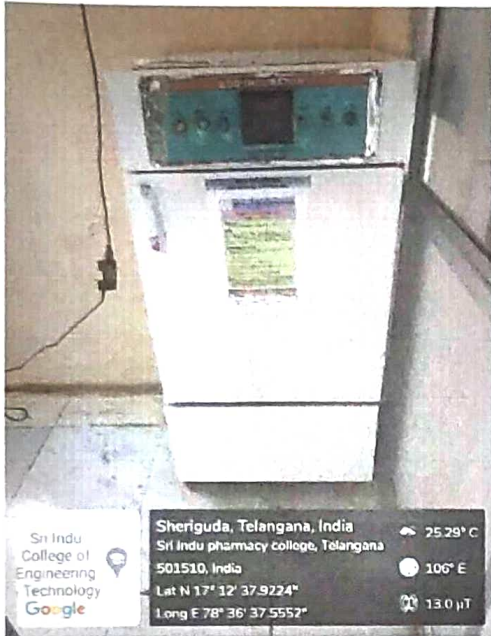

BOD Incubator

KARL FISCHER TITRIMETER

Hot Air Oven

UV-VIS Spectrophotometer

A. M. S.
PRINCIPAL

SRI INDU INSTITUTE OF PHARMACY

Sheriguda (V), Ibrahimpatnam (M),
R.R. Dist. Hyderabad-501 510.

SRI INDU INSTITUTE OF PHARMACY