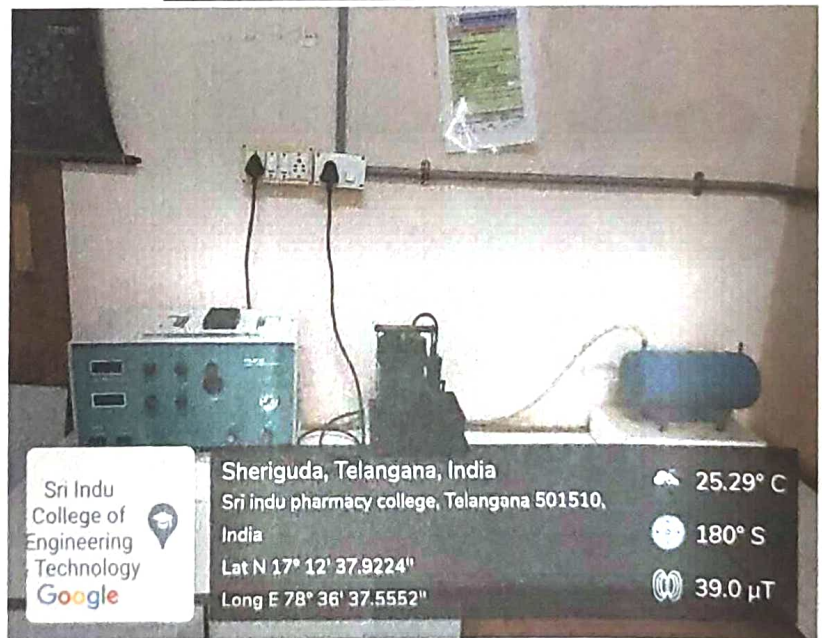

Ultra Sonicator

Sri Indu College of Engineering Technology
Sheriguda, Telangana, India
Sri Indu pharmacy college, Telangana 501510, India
Lat N 17° 12' 37.9224"
Long E 78° 36' 37.5552"
25.29° C
180° S
39.0 μT

Flame Photometer

A. M. M.
PRINCIPAL
SRI INDU INSTITUTE OF PHARMACY
Sheriguda (V), Ibrahimpatnam (M),
R.R. Dist. Hyderabad-501 510.