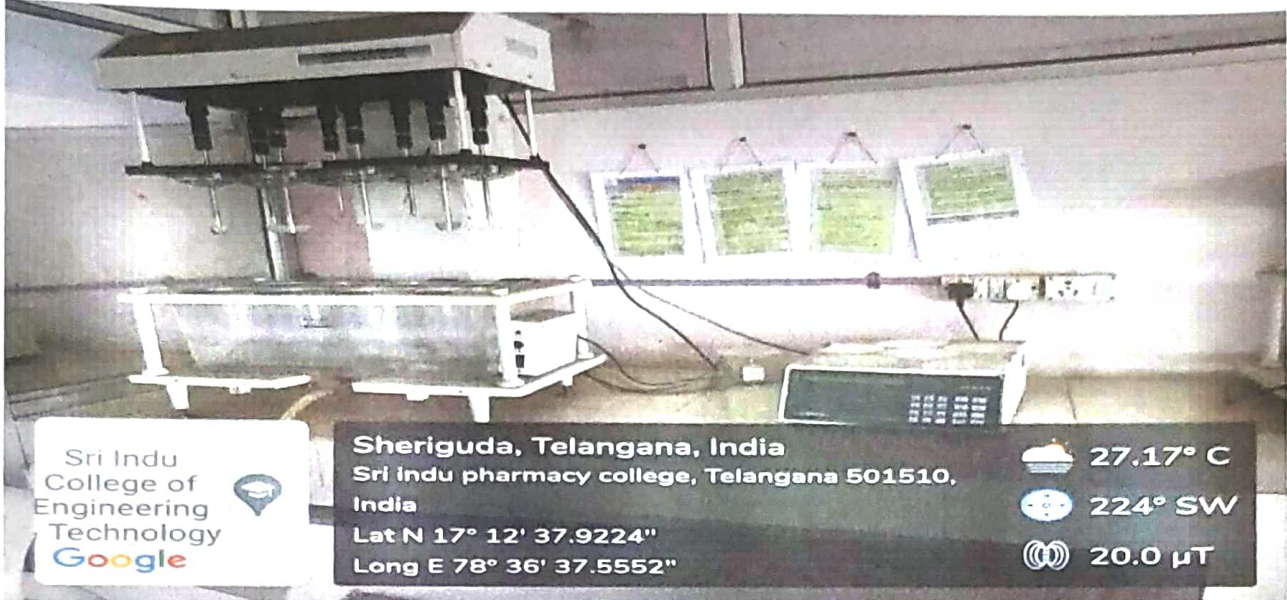

SRI INDU INSTITUTE OF PHARMACY

Sponsored by New Loyola Model Educational Society, Vanasthalipuram, Hyderabad.

[Approved by PCI - New Delhi, Affiliated to JNTUH- Hyderabad.]

Sheriguda, Ibrahimpatnam, R.R. Dist -501 510, Hyderabad, Telangana State.

Phone : 9391537555 Website : www.siip.ac.in Email ID : siipoffice@siip.ac.in

Sri Indu College of Engineering Technology Google

Sheriguda, Telangana, India
Sri indu pharmacy college, Telangana 501510, India
Lat N 17° 12' 37.9224"
Long E 78° 36' 37.5552"

27.17° C
224° SW
20.0 µT