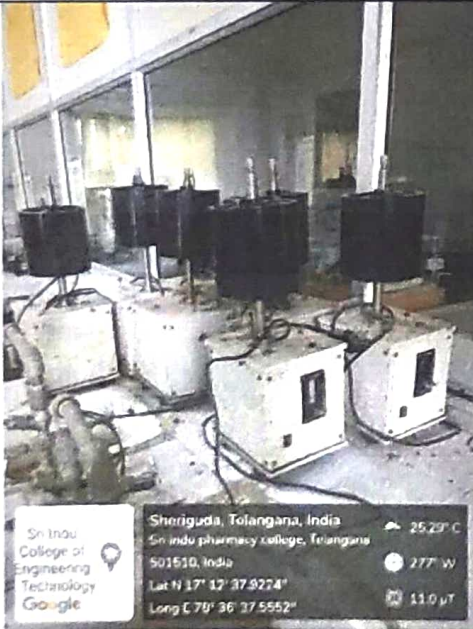

Digital pH Meter

Sri Indu College of Engineering Technology
Sheriguda, Telangana, India
Sri Indu pharmacy college, Telangana
501510, India
Lat N 17° 12' 37.9224"
Long E 78° 36' 37.5552"
25.29° C
277° W
11.0 µT

Kymograph Recorder