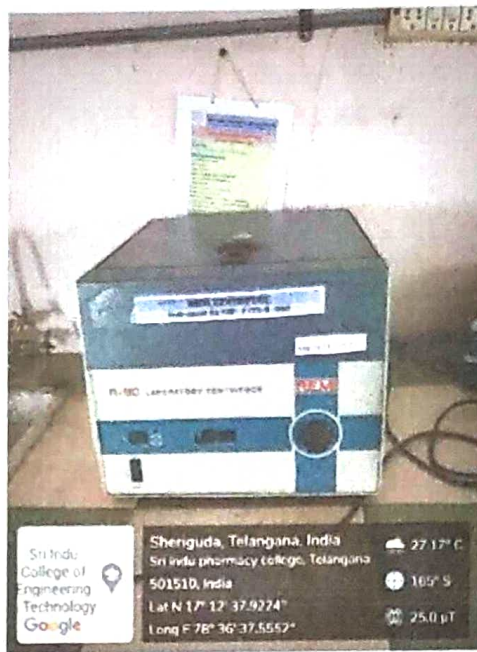

Sri Indu College of Engineering Technology Google
Sheriguda, Telangana, India
Sri Indu pharmacy college, Telangana
501510, India
Lat N 17° 12' 37.9224"
Long E 78° 36' 37.5552"
27.17° C
165° S
25.0 µT